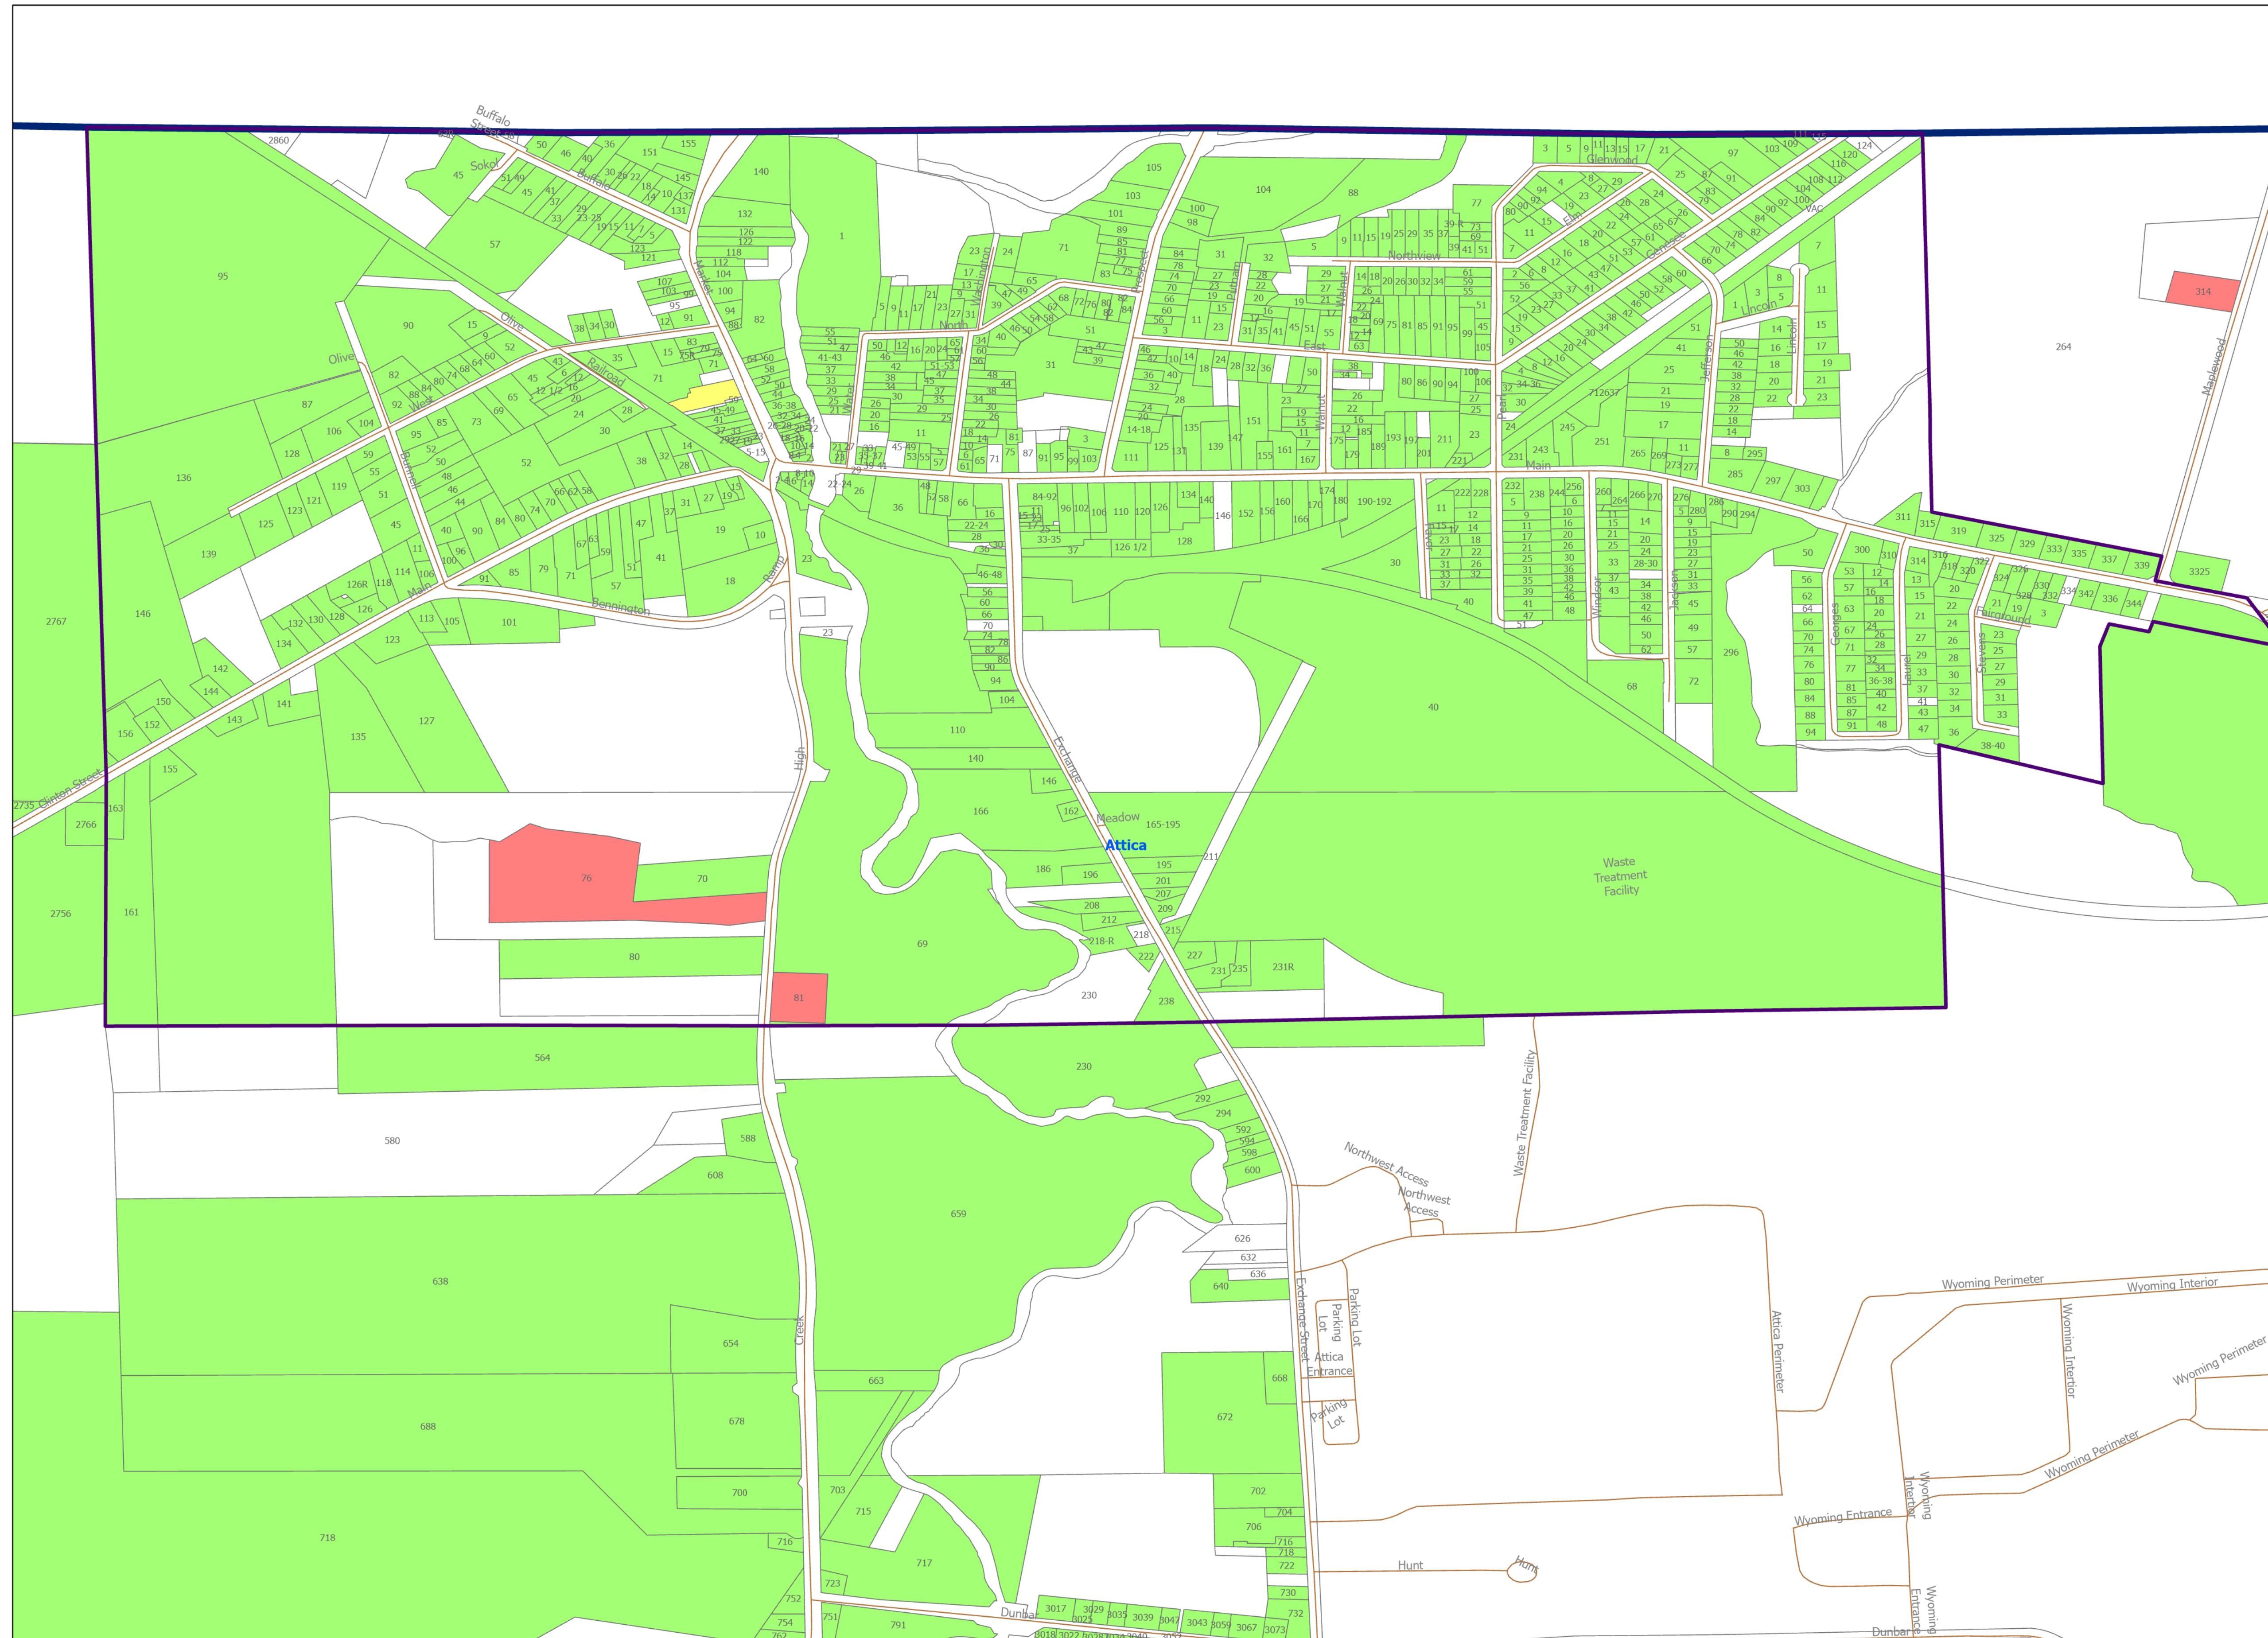

# Village of Attica Broadband Availability (Based on FCC and NYSPSC Data)

### Legend

- Village of Attica**  
**Broadband Availability**
- No Coverage
  - Provider Coverage
  - Unknown
  - Non-Residential or Non-Commercial Property
  - Village Boundary
  - Roads
  - Town Boundary

Please consider the following while viewing this map:

Broadband availability shown on this map is based on FCC and New York State Public Service Commission datasets.

FCC data only includes residential and commercial addresses.

Unknown indicates that the FCC and PSC data are inconclusive.

This is the first iteration of these datasets and they will be updated. If you have feedback, please report it to the Wyoming County Planning Department.